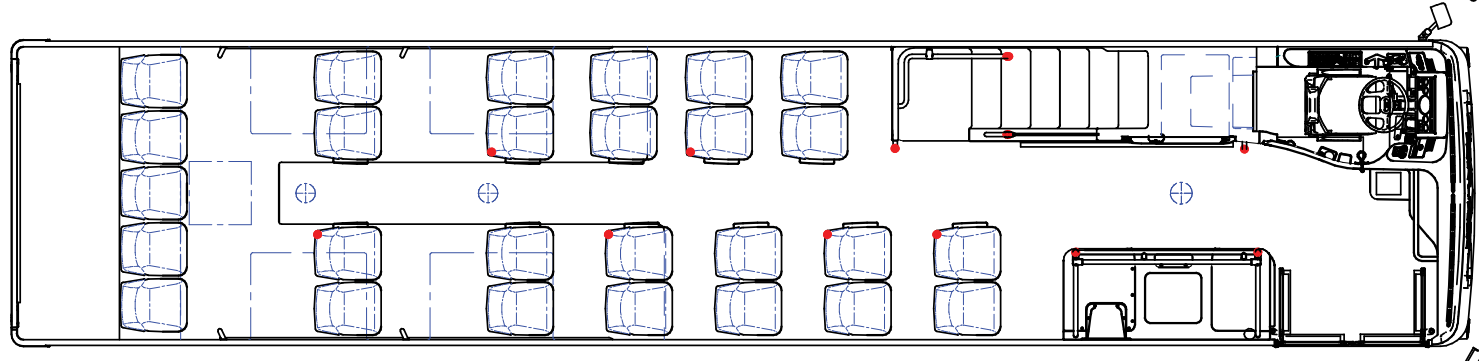

ALEXANDER-DENNIS ENVIRO 500

UPPER DECK
SEATING

LOWER DECK
SEATING

SEATING CAPACITY ESTIMATE		SIN: 398D
UPPER DECK	49	Body Width: 100.39"
LOWER DECK	27	Overall Length: 473.75"
STANDEES	0	Overall Height: 14 ft
WHEEL CHAIRS	0	Engine: Cummins EPA 10 (ISL 8.9L - 380 hp; 1,300 ft lbs torque)
DRIVER	1	Transmission: Allison B500R
TOTAL:	77	Gross Vehicle Weight Rating (GVWR): 53,352 lbs
		Fuel Tank Capacity: 114 gal