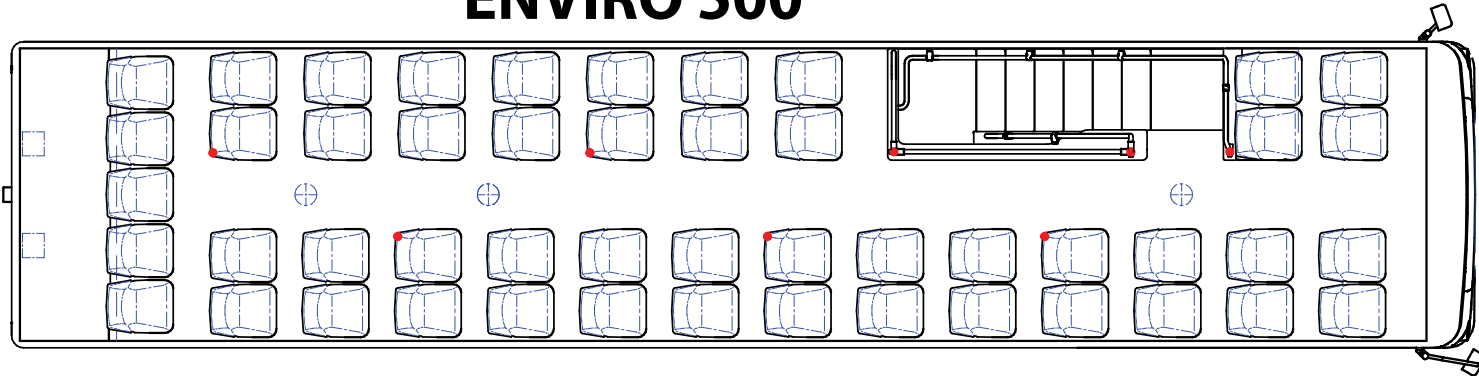

ALEXANDER-DENNIS ENVIRO 500

UPPER DECK
SEATING

LOWER DECK
SEATING

SEATING CAPACITY ESTIMATE		SIN: 398D
UPPER DECK	49	Body Width: 100.39"
LOWER DECK	27	Overall Length: 473.75"
STANDEES	0	Overall Height: 14 ft
WHEEL CHAIRS	0	Engine: Cummins EPA 10 (ISL 8.9L - 380 hp; 1,300 ft lbs torque)
DRIVER	1	Transmission: Allison B500R
TOTAL:	77	Gross Vehicle Weight Rating (GVWR): 53,352 lbs
		Fuel Tank Capacity: 114 gal